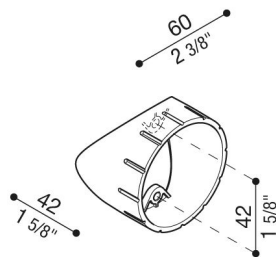

Side Adaptor Still Post Ø 60 Tag

LB1150037

Lombardo.

Generality

Installation:	Post 1 luminaire
Producer:	Lombardo S.r.l.
Design:	Design by Giancarlo Alci
Article Code:	LB1150037
Pieces per package:	1

Characteristic

Associated products:	Tag 210 Power, Tag 110, Tag 210
----------------------	---------------------------------

Standards and Marks of Conformity:

Product description:

Adaptor in black polycarbonate for Tag 110/Tag 210 for side installation on standard post Ø 60mm.
Adaptor 360° angle adjustment. To be combined with "Adaptor for Post ø60 Tag" not included.