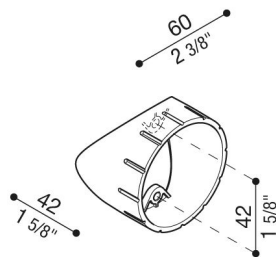

Side Adaptor Still Post Ø 60 Tag

LB1150036

Lombardo.

Generality

Installation:	Post 1 luminaire
Producer:	Lombardo S.r.l.
Design:	Design by Giancarlo Alci
Article Code:	LB1150036
Pieces per package:	1

Characteristic

Associated products:	Tag 210 Power, Tag 110, Tag 210
----------------------	---------------------------------

Standards and Marks of Conformity:

Product description:

Adaptor in black polycarbonate for Tag 110/Tag 210 for side installation on standard post Ø 60mm.
Adaptor 360° angle adjustment. To be combined with "Adaptor for Post ø60 Tag" not included.