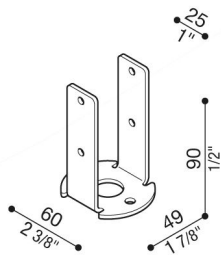

# Retractable plate base

LB1130006

**Lombardo.**

## Characteristic

Associated products:	Lula UP, Trend 110, Lula, Trend U&D 60 Doppio Blade, Trend 60, Trend 60 Blade, Airy Plus Ovale 300, Line 220, Line 220 Zero, Line 330, Airy ovale 300, Airy Tonda 300, Airy Plus Tonda 300, Line Down, Line, Airy Plus Top Ovale 300, Airy Plus Top Tonda 300, Airy Top Ovale 300, Airy Top Tonda 300, Green
----------------------	--

## Product description:

Alternative solution to the usual burial or to the post base using a retractable fixing bracket.

The post is inserted in the 3mm pre-drilled bracket made of hot-dip zinc-coated metal.

Accessory not suitable for posts higher than 1500mm.