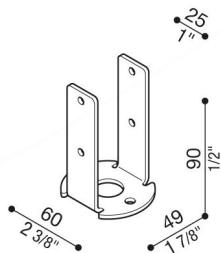

# Retractable plate base

LB1130006

**Lombardo.**

## Product description:

Alternative solution to the usual burial or to the post base using a retractable fixing bracket.

The post is inserted in the 3mm pre-drilled bracket made of hot-dip zinc-coated metal.

Accessory not suitable for posts higher than 1500mm.