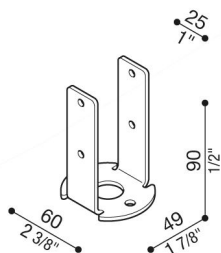

# Retractable plate base

LB1130006

**Lombardo.**

## Product description:

Alternative solution to the usual burial or to the post base using a retractable fixing bracket.

The post is inserted in the 3mm pre-drilled bracket made of hot-dip zinc-coated metal.

Accessory not suitable for posts higher than 1500mm.