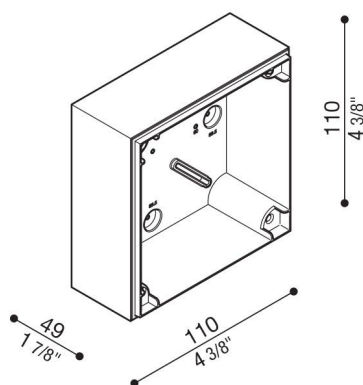

Junction box Kobo

LB130000W

Lombardo.

Generality

Producer:	Lombardo S.r.l.
Article Code:	LB130000W
Pieces per package:	1

Characteristic

Associated products:	Kobo 110 Code, Kobo 110
----------------------	-------------------------

Standards and Marks of Conformity:	CE UK EA
------------------------------------	-------------

Product description:

Junction box for wall mounting (not recess).
Suitable for installation on standard boxes 502 and 503.
Polycarbonate body complete with drilling template for standard tube $\varnothing 16-20$ mm.