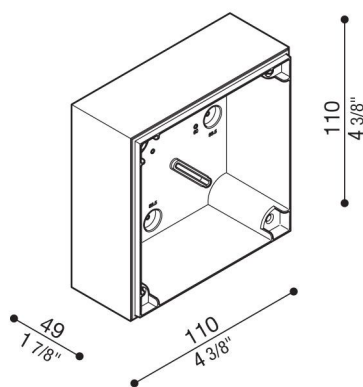

Junction box Kobo

LB130000M

Lombardo.

Generality

Producer:	Lombardo S.r.l.
Article Code:	LB130000M
Pieces per package:	1

Characteristic

Associated products:	Kobo 110 Code, Kobo 110
----------------------	-------------------------

Standards and Marks of Conformity:	CE UK EA
------------------------------------	-------------

Product description:

Junction box for wall mounting (not recess).
Suitable for installation on standard boxes 502 and 503.
Polycarbonate body complete with drilling template for standard tube $\varnothing 16-20$ mm.