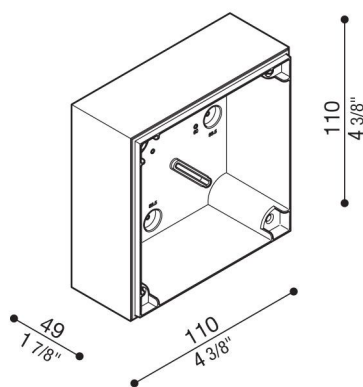

# Junction box Kobo

LB1300005

**Lombardo.**

## Product description:

Junction box for wall mounting (not recess).  
Suitable for installation on standard boxes 502 and 503.  
Polycarbonate body complete with drilling template for standard tube  $\varnothing 16-20$  mm.