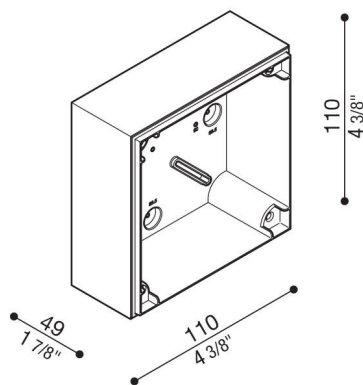

Junction box Kobo

LB1300004

Lombardo.

Generality

Producer:	Lombardo S.r.l.
Article Code:	LB1300004
Pieces per package:	1

Characteristic

Associated products:	Kobo 110 Code, Kobo 110
----------------------	-------------------------

Standards and Marks of Conformity:	CE UK EA
------------------------------------	-------------

Product description:

Junction box for wall mounting (not recess).
Suitable for installation on standard boxes 502 and 503.
Polycarbonate body complete with drilling template for standard tube $\varnothing 16-20$ mm.