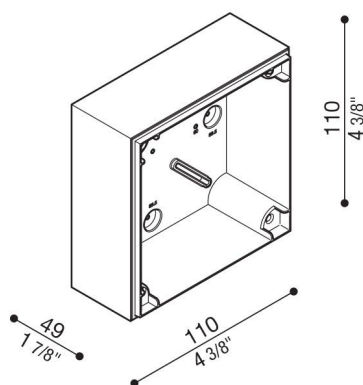

Junction box Kobo

LB1300003

Lombardo.

Generality

Producer:	Lombardo S.r.l.
Article Code:	LB1300003
Pieces per package:	1

Characteristic

Associated products:	Kobo 110 Code, Kobo 110
----------------------	-------------------------

Standards and Marks of Conformity:	CE UK EA
------------------------------------	-------------

Product description:

Junction box for wall mounting (not recess).
Suitable for installation on standard boxes 502 and 503.
Polycarbonate body complete with drilling template for standard tube $\varnothing 16-20$ mm.