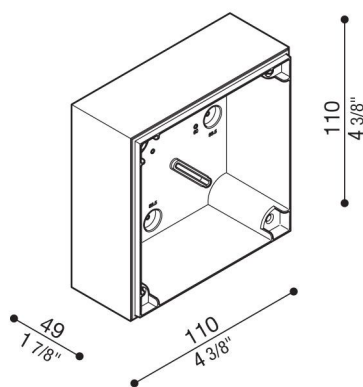

# Junction box Kobo

LB1300002

**Lombardo.**

## Product description:

Junction box for wall mounting (not recess).  
Suitable for installation on standard boxes 502 and 503.  
Polycarbonate body complete with drilling template for standard tube  $\varnothing 16-20$  mm.