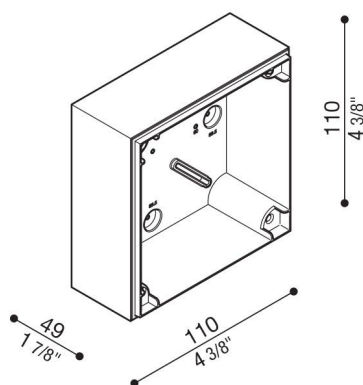

Junction box Kobo

LB1300001

Lombardo.

Generality

Producer:	Lombardo S.r.l.
Article Code:	LB1300001
Pieces per package:	1

Characteristic

Associated products:	Kobo 110 Code, Kobo 110
----------------------	-------------------------

Standards and Marks of Conformity:	CE UK EA
------------------------------------	-------------

Product description:

Junction box for wall mounting (not recess).
Suitable for installation on standard boxes 502 and 503.
Polycarbonate body complete with drilling template for standard tube $\varnothing 16-20$ mm.