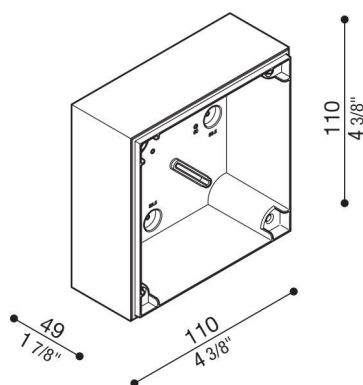

# Junction box Kobo

LB1300001

**Lombardo.**

## Product description:

Junction box for wall mounting (not recess).  
Suitable for installation on standard boxes 502 and 503.  
Polycarbonate body complete with drilling template for  
standard tube  $\varnothing 16-20$  mm.