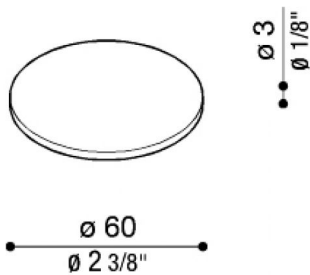

# Cover Line

LB1130003

**Lombardo.**

## Characteristic

Associated products:	Line, Line Down
----------------------	-----------------

Standards and Marks of Conformity:	CE UK EA
------------------------------------	-------------