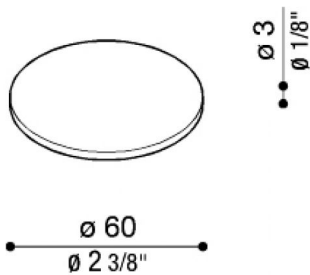

# Cover Line

LB1130002

**Lombardo.**

## Characteristic

Associated products:	Line, Line Down
----------------------	-----------------

Standards and Marks of Conformity:	CE UK EA
------------------------------------	-------------