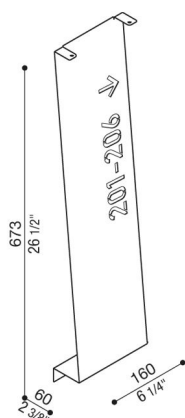

Cover Arke 700

LB14102W

Lombardo.

Generality

Producer:	Lombardo S.r.l.
Article Code:	LB14102W
Pieces per package:	

Characteristic

Associated products:	Arke 700
----------------------	----------

Standards and Marks of Conformity:	CE UK EA
------------------------------------	-------------

Product description:

A customisable cover that transforms Arke into a full or full-code version.