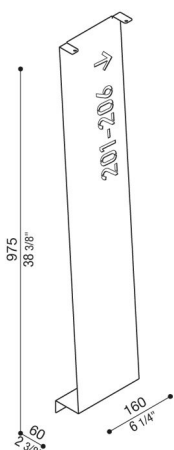

Cover Arke 1000

LB14103M

Lombardo.

Generality

Producer: Lombardo S.r.l.
Article Code: LB14103M
Pieces per package:

Characteristic

Associated products: Arke 1000

Standards and Marks of Conformity: 

Product description:

A customisable cover that transforms Arke into a full or full-code version.