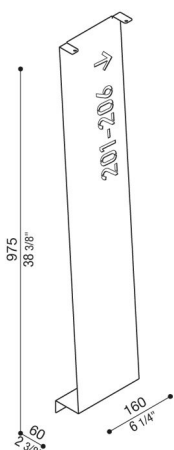

Cover Arke 1000

LB14103L

Lombardo.

Generality

Producer:	Lombardo S.r.l.
Article Code:	LB14103L
Pieces per package:	

Characteristic

Associated products:	Arke 1000
----------------------	-----------

Standards and Marks of Conformity:	CE UK EA
------------------------------------	-------------

Product description:

A customisable cover that transforms Arke into a full or full-code version.