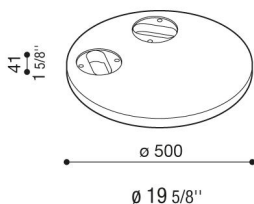

# Concrete base for two Hasta

LB1510013

**Lombardo.**

## Product description:

Suitable for Hasta and Hasta R. Suitable for the installation of two products.  
Weight: 15kg