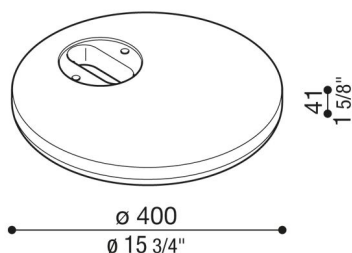

Concrete base for Hasta

LB1510001

Lombardo.

Generality

Producer: Lombardo S.r.l.
Article Code: LB1510001
Pieces per package:

Characteristic

Associated products: Hasta, Hasta R, Punto Hasta, Punto Hasta Garden, Punto Hasta R, Punto Hasta R Garden

Standards and Marks of Conformity: 

Product description:

Suitable for Hasta and Hasta R.
Weight: 10kg