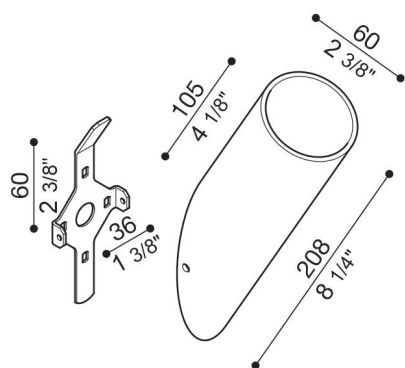

Bracket Line/Line Down

LB1130010

Lombardo.

Generality

Producer:	Lombardo S.r.l.
Code:	LB1130010
Pieces per package:	1

Characteristic

Associated products:	Line, Line Down
----------------------	-----------------

Standards and Marks of Conformity:	CE UK EA
------------------------------------	-------------

Product description:

Bracket 60 mm. in diameter made of Bayblend. Complete with wall fixing kit. 30° angle.