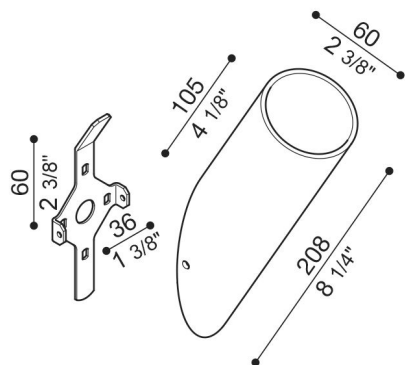

Bracket Line/Line Down

LB1130009

Lombardo.

Generality

Producer:	Lombardo S.r.l.
Code:	LB1130009
Pieces per package:	1

Characteristic

Associated products:	Line, Line Down
----------------------	-----------------

Standards and Marks of Conformity:	CE UK EA
------------------------------------	-------------

Product description:

Bracket 60 mm. in diameter made of Bayblend. Complete with wall fixing kit. 30° angle.