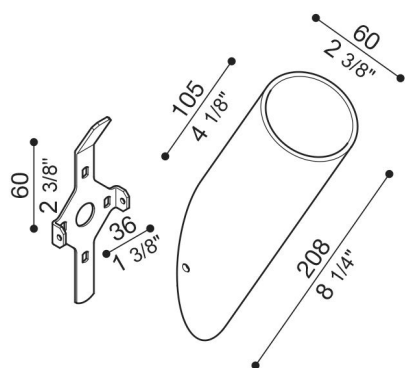

# Bracket Line/Line Down

LB1130008

**Lombardo.**

## Generality

Producer:	Lombardo S.r.l.
Code:	LB1130008
Pieces per package:	1

## Characteristic

Associated products:	Line, Line Down
----------------------	-----------------

Standards and Marks of Conformity:	CE UK EA
------------------------------------	-------------

## Product description:

Bracket 60 mm. in diameter made of Bayblend. Complete with wall fixing kit. 30° angle.