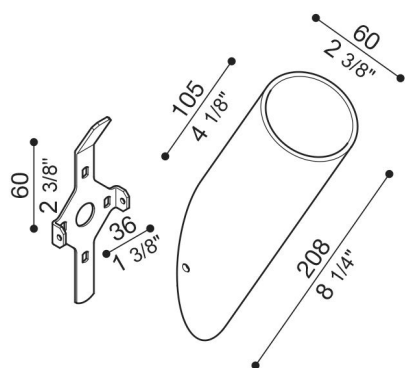

Bracket Line/Line Down

LB1130007

Lombardo.

Generality

| | |
|---------------------|-----------------|
| Producer: | Lombardo S.r.l. |
| Code: | LB1130007 |
| Pieces per package: | 1 |

Characteristic

| | |
|----------------------|-----------------|
| Associated products: | Line, Line Down |
|----------------------|-----------------|

| | |
|------------------------------------|-------------|
| Standards and Marks of Conformity: | CE UK EA |
|------------------------------------|-------------|

Product description:

Bracket 60 mm. in diameter made of Bayblend. Complete with wall fixing kit. 30° angle.