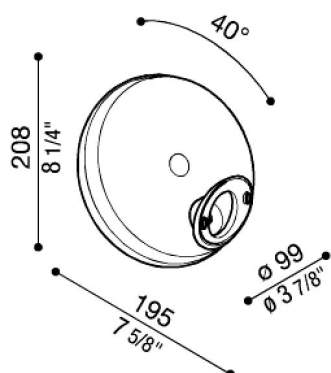

Bracket Airy Tonda

LB11442

Lombardo.

Generality

Producer:	Lombardo S.r.l.
Code:	LB11442
Pieces per package:	4

Characteristic

Associated products:	Airy Plus Tonda 300, Airy Tonda 300, Airy Plus Top Tonda 300, Airy Top Tonda 300
----------------------	--

Standards and Marks of Conformity:	CE UK EA
------------------------------------	----------

Product description:

Kit comprised of support (A) and fitting plate (B), both in polycarbonate.

Wall or post mounting (angled at 40° or vertical to the post).