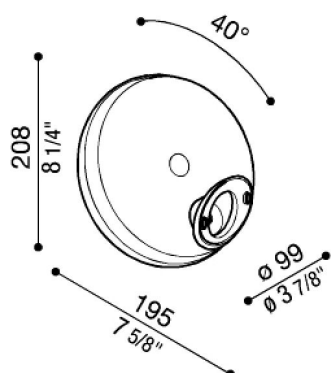

Bracket Airy Tonda

LB11442

Lombardo.

Generality

Producer:	Lombardo S.r.l.
Code:	LB11442
Pieces per package:	4

Characteristic

Associated products:	Airy Plus Tonda 300, Airy Tonda 300, Airy Plus Top Tonda 300, Airy Top Tonda 300
----------------------	----------------------------------------------------------------------------------

Standards and Marks of Conformity:	CE UK EA
------------------------------------	----------

Product description:

Kit comprised of support (A) and fitting plate (B), both in polycarbonate.

Wall or post mounting (angled at 40° or vertical to the post).