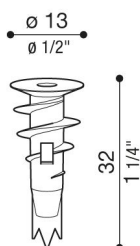

## Characteristic

Associated products:	Dodo 60, Dodo 100 Full, Noa 50 Top, Noa 100 Top, Ross 280 Emergenza, Flo Q 150, Dodo 60 Full, Dodo 300, Dodo 100, Clic Up Top, Clic Top, Art 250 Code, Art 250 Bamboo, Art 250, Art 100 Crop, Art 100 Code, Art 100, Trend 60 Post H600, Trend 60 Post H800, Trend Flat U&D 125, Trend Top 110, Trend 220, Trend Flat U&D 220, Trend Flat U&D 200, Trend Flat 125, Trend Flat 200, Ola 500 Color, Kura Top X9, Koi 110, Koi 120, Koi 220, Kura Top X1, Kura Top X2, Kura Top X5, Ola 330 Color, Noa 50 Wall, Noa 100 Wall, Flo T 500, Ross 280, Flo Q 800, Ross 330, Ago Up, Ago Up Power, Clic Wall, Clic Up Wall, Art 250 Mask, Art 100 Top, Pik 80 Wall, Pik 160 Wall, Ola 500, Tape 80, Ago Applique U&D, Ola 330, Ago Applique, Kura Reg X2, Kobo 110 Code, Kobo 110, Kobo 110 BK, Flo T 300, Flo R, Flo Q 500, Ago Top Asimmetrico, Flo Q 300, Lula UP, Lula, Ago Top, Noa 100, Tape 140, Noa 50, Tegolo, Tegolo U&D, TNC 1055, TNC 305, TNC 555, TNC Pro 1055, TNC Pro 1555, TNC Pro 555, Trend U&D 110 Blade, Trend U&D 110, Trend 110, Trend 60 Blade, Tape 220, Trend U&D 60 Blade, Trend U&D 60, Trend 60, Trend U&D 60 Doppio Blade, Airy Plus Ovale 300, Airy ovale 300, Tag 210 White, Ago Plus Wall, Ago Wall Power, Airy Plus Top Ovale 300, Airy Top Ovale 300, Tag 210 Asimmetrico, Tag 210, Tag 110 White, Ago Wall, Tag 110
----------------------	---