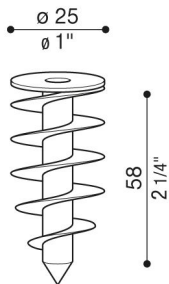

Accessory for fixing to cladding

Lombardo.

LB1000001

Generality

Producer:	Lombardo S.r.l.
Article Code:	LB1000001
Pieces per package:	2

Characteristic

Associated products:	Art 100 Code, Ross 280 Emergenza, Dodo 300, Dodo 100 Full, Dodo 100, Art 250 Code, Art 250 Bamboo, Art 250, Art 100 Crop, Art 100, Trend 60 Post H600, Trend 60 Post H800, Trend Top 110, Trend 220, Trend U&D 220, Trend Flat 125, Trend Flat 200, Trend Flat U&D 200, Trend Flat U&D 125, Koi 120, Koi 220, Koi 110, Ola 330 Color, Ola 500 Color, Ross 280, Ross 330, Clic Wall, Clic Up Wall, Art 250 Mask, Art 100 Top, Pik 80 Wall, Pik 160 Wall, Ola 500, Ola 330, Kura Reg X2, Tape 80, Ago Applique U&D, Kobo 110 Code, Flo Q 150, Ago Applique, Flo Q 300, Flo Q 500, Kobo 110, Kobo 110 BK, Flo T 300, Flo R, Lula, Ago Top, Flo Q 800, Flo T 500, Noa 100 Wall, Noa 50 Wall, Lula UP, Ago Top Asimmetrico, Tape 140, Trend U&D 110 Blade, Trend U&D 110, Trend 110, TNC Pro 555, TNC Pro 1555, TNC Pro 1055, Tegolo U&D, TNC 555, TNC 1055, Tegolo, TNC 305, Noa 50, Noa 100, Trend 60 Blade, Trend U&D 60 Doppio Blade, Trend U&D 60 Blade, Trend U&D 60, Trend 60, Tape 220, Tag 210 Asimmetrico, Tag 210 White, Ago Wall Power, Ago Plus Wall, Airy Plus Ovale 300, Tag 210, Tag 110 White, Airy Plus Top Ovale 300, Airy ovale 300, Ago Wall, Airy Top Ovale 300, Tag 110
----------------------	---

Accessory for fixing to cladding

LB1000001

Lombardo.

Standards and Marks of
Conformity: