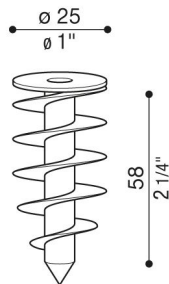

Accessory for fixing to cladding

Lombardo.

LB1000001

Generality

Producer:	Lombardo S.r.l.
Article Code:	LB1000001
Pieces per package:	2

Characteristic

Associated products:	Art 100, Art 100 Code, Art 100 Crop, Art 250, Art 250 Bamboo, Art 250 Code, Dodo 100, Dodo 100 Full, Dodo 300, Ross 280 Emergenza, Trend 60 Post H600, Trend 60 Post H800, Trend Top 110, Trend 220, Trend U&D 220, Trend Flat 125, Trend Flat 200, Trend Flat U&D 200, Trend Flat U&D 125, Art 100 Top, Art 250 Mask, Clic Up Wall, Clic Wall, Kobox 110, Koi 110, Koi 120, Koi 220, Ola 330 Color, Ola 500 Color, Ross 280, Ross 330, Ago Applique, Ago Applique U&D, Flo Q 150, Flo Q 300, Flo Q 500, Flo R, Flo T 300, Kobo 110 Code, Kura Reg X2, Ola 330, Ola 500, Pik 160 Wall, Pik 80 Wall, Tape 80, Kobo 110, Ago Top, Flo Q 800, Flo T 500, Lula, Lula UP, Noa 50 Wall, Noa 100 Wall, Ago Top Asimmetrico, Tape 140, Ago Q Wall, Noa 50, Tegolo, Tegolo U&D, TNC 1055, TNC 305, TNC 555, TNC Pro 1055, TNC Pro 1555, TNC Pro 555, Trend 110, Trend U&D 110, Trend U&D 110 Blade, Noa 100, Tape 220, Trend 60, Trend U&D 60, Trend U&D 60 Blade, Trend U&D 60 Doppio Blade, Trend 60 Blade, Ago Q Plus Wall, Ago Plus Wall, Ago Wall Power, Tag 210 White, Tag 210 Asimmetrico, Airy Plus Ovale 300, Tag 110 White, Tag 210, Ago Wall, Airy ovale 300, Airy Plus Top Ovale 300, Airy Top Ovale 300, Tag 110
----------------------	--

Accessory for fixing to cladding

LB1000001

Lombardo.

Standards and Marks of
Conformity: