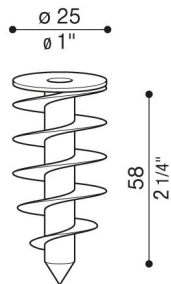

# Accessory for fixing to cladding

**Lombardo.**

LB1000001

## Characteristic

Associated products:	Art 100 Code, Ross 280 Emergenza, Dodo 300, Dodo 100 Full, Dodo 100, Art 250 Code, Art 250 Bamboo, Art 250, Art 100 Crop, Art 100, Trend 60 Post H600, Trend 60 Post H800, Trend Top 110, Trend 220, Trend U&D 220, Trend Flat 125, Trend Flat 200, Trend Flat U&D 200, Trend Flat U&D 125, Kobox 110, Ola 500 Color, Koi 110, Koi 120, Ross 280, Ola 330 Color, Ross 330, Koi 220, Clic Wall, Clic Up Wall, Art 250 Mask, Art 100 Top, Ola 330, Ago Applique, Ola 500, Pik 160 Wall, Pik 80 Wall, Tape 80, Kobo 110, Ago Applique U&D, Flo Q 150, Flo Q 300, Flo Q 500, Kura Reg X2, Kobo 110 Code, Flo T 300, Flo R, Lula UP, Ago Top, Flo Q 800, Noa 100 Wall, Lula, Flo T 500, Noa 50 Wall, Ago Q Wall, Ago Top Asimmetrico, Tape 140, Tegolo U&D, Trend 110, Trend U&D 110, TNC Pro 555, TNC Pro 1555, TNC Pro 1055, TNC 555, TNC 305, TNC 1055, Tegolo, Noa 50, Trend U&D 110 Blade, Trend U&D 60, Noa 100, Ago Q Plus Wall, Trend 60 Blade, Trend U&D 60 Doppio Blade, Trend U&D 60 Blade, Trend 60, Tape 220, Tag 210 Asimmetrico, Tag 210 White, Ago Wall Power, Ago Plus Wall, Airy Plus Ovale 300, Tag 210, Tag 110 White, Airy Top Ovale 300, Airy Plus Top Ovale 300, Airy ovale 300, Ago Wall, Tag 110
----------------------	--