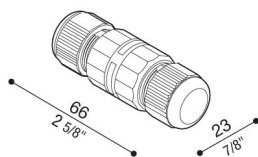

# 3-pole coaxial terminal block

**Lombardo.**

LB11293

# 3-pole coaxial terminal block

**Lombardo.**

LB11293

Standards and Marks of  
Conformity:

## **Product description:**

3-pole coaxial terminal block, IP68, for cable  $\varnothing$  7/12 mm.