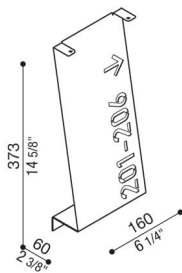

# Cover Arke 400

LB14101M

**Lombardo.**