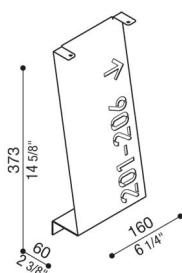

# Cover Arke 400

LB14101D

**Lombardo.**