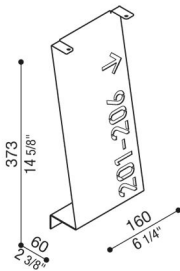

# Cover Arke 400

LB14101B

**Lombardo.**