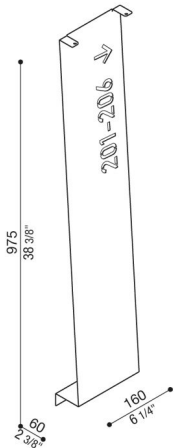

# Cover Arke 1000

LB14103D

**Lombardo.**