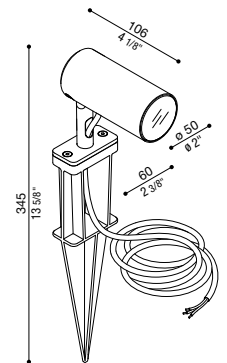

Idoneo per installazione a terra.

Suitable for ground installation.

Convient pour une utilisation au sol.

Ago Garden Power

DIFF.
TRASP.

IP66 IK 07 2J xx5 CE UK
CA

LED	W	LM	REAL LM	COL.	CODE * *	* OPTIC	* LED COLOUR
10	1100	933	AC DIRECT	LL126100	LL126100□□ LL126101□□ LL126102□□ LL126103□□	D Diff. S 25° M 40° L 65°	N 4000K 3 3000K, Im -5% 2 2700K, Im -5%
				LT126100			
				LT126101			
				LT126102			
10	1100	933	24V	LL126100	LT126100□□ LT126101□□ LT126102□□ LT126103□□	D Diff. S 25° M 40° L 65°	N 4000K 3 3000K, Im -5% 2 2700K, Im -5%
				LT126100			
				LT126101			
				LT126102			

Idoneo per installazione a terra.

Suitable for ground installation.

Convient pour une utilisation au sol.

Ago Wall

DIFF.
TRASP.

IP66 IK 07 2J xx5 CE UK
CA

LED	W	LM	REAL LM	COL.	CODE * *	* OPTIC	* LED COLOUR
6	700	568	AC DIRECT	LL126004	LL126004□□ LL126005□□ LL126006□□ LL126007□□	D Diff. S 25° M 40° L 65°	N 4000K 3 3000K, Im -5% 2 2700K, Im -5%
				LT126004			
				LT126005			
				LT126006			
6	700	568	24V	LL126004	LT126004□□ LT126005□□ LT126006□□ LT126007□□	D Diff. S 25° M 40° L 65°	N 4000K 3 3000K, Im -5% 2 2700K, Im -5%
				LT126004			
				LT126005			
				LT126006			