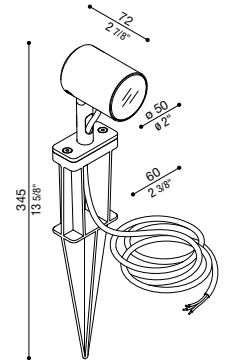

Ago

Ago Garden

DIFF.
TRASP.

IP66 IK 07 2J xx5 CE UK
CA

LED	W	LM	REAL LM	COL.	CODE * *	* OPTIC	* LED COLOUR
6	700	568	AC DIRECT	LL126000	LL126000□□ LL126001□□ LL126002□□ LL126003□□	D Diff. S 25° M 40° L 65°	N 4000K 3 3000K, Im -5% 2 2700K, Im -5%
				LT126000			
				LT126001			
				LT126002			
6	700	568	24V	LL126000	LT126000□□ LT126001□□ LT126002□□ LT126003□□	D Diff. S 25° M 40° L 65°	N 4000K 3 3000K, Im -5% 2 2700K, Im -5%
				LT126000			
				LT126001			
				LT126002			

Idoneo per installazione a terra.

Suitable for ground installation.

Convient pour une utilisation au sol.

Ago Garden Power

DIFF.
TRASP.

IP66 IK 07 2J xx5 CE UK
CA

LED	W	LM	REAL LM	COL.	CODE * *	* OPTIC	* LED COLOUR
10	1100	933	AC DIRECT	LL126100	LL126100□□ LL126101□□ LL126102□□ LL126103□□	D Diff. S 25° M 40° L 65°	N 4000K 3 3000K, Im -5% 2 2700K, Im -5%
				LT126100			
				LT126101			
				LT126102			
10	1100	933	24V	LL126100	LT126100□□ LT126101□□ LT126102□□ LT126103□□	D Diff. S 25° M 40° L 65°	N 4000K 3 3000K, Im -5% 2 2700K, Im -5%
				LT126100			
				LT126101			
				LT126102			

Idoneo per installazione a terra.

Suitable for ground installation.

Convient pour une utilisation au sol.

Ago Wall

DIFF.
TRASP.

IP66 IK 07 2J xx5 CE UK
CA

LED	W	LM	REAL LM	COL.	CODE * *	* OPTIC	* LED COLOUR
6	700	568	AC DIRECT	LL126004	LL126004□□ LL126005□□ LL126006□□ LL126007□□	D Diff. S 25° M 40° L 65°	N 4000K 3 3000K, Im -5% 2 2700K, Im -5%
				LT126004			
				LT126005			
				LT126006			
6	700	568	24V	LL126004	LT126004□□ LT126005□□ LT126006□□ LT126007□□	D Diff. S 25° M 40° L 65°	N 4000K 3 3000K, Im -5% 2 2700K, Im -5%
				LT126004			
				LT126005			
				LT126006			