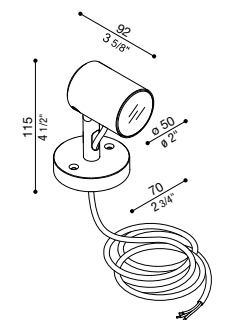

Idoneo per installazione a terra.

Suitable for ground installation.

Convient pour une utilisation au sol.

Ago Wall

DIFF.
TRASP.

IP66 IK 07 2J xx5 CE UK
CA

LED	W	LM	REAL LM	COL.	CODE * *	* OPTIC	* LED COLOUR
6	700	568	AC DIRECT	LL126004	LL126004□□ LL126005□□ LL126006□□ LL126007□□	D Diff. S 25° M 40° L 65°	N 4000K 3 3000K, Im -5% 2 2700K, Im -5%
				LT126004			
				LT126005			
				LT126006			
6	700	568	24V	LL126004	LT126004□□ LT126005□□ LT126006□□ LT126007□□	D Diff. S 25° M 40° L 65°	N 4000K 3 3000K, Im -5% 2 2700K, Im -5%
				LT126004			
				LT126005			
				LT126006			